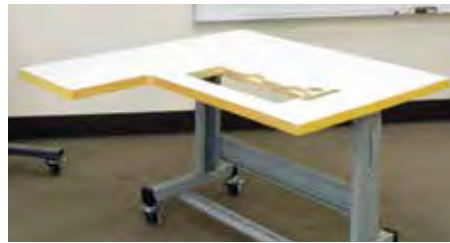

Images may include options.

Sewing Machine Stands

- Sit-down operation
- Stand-up operation (reinforced)
- Ergo stands with manual or electric height adjustment
- All stands available with or without casters
- Tilttable with hand crank

Motorized Ergo Stand with Adjustable Height

T-Leg

H-Leg

K-Leg

Sewing Machine Tables

- All shapes and sizes available from 20" x 48" rectangular, to 48" x 60" L-shape
- Custom tables available by special order
- Custom engineered air floatation tables