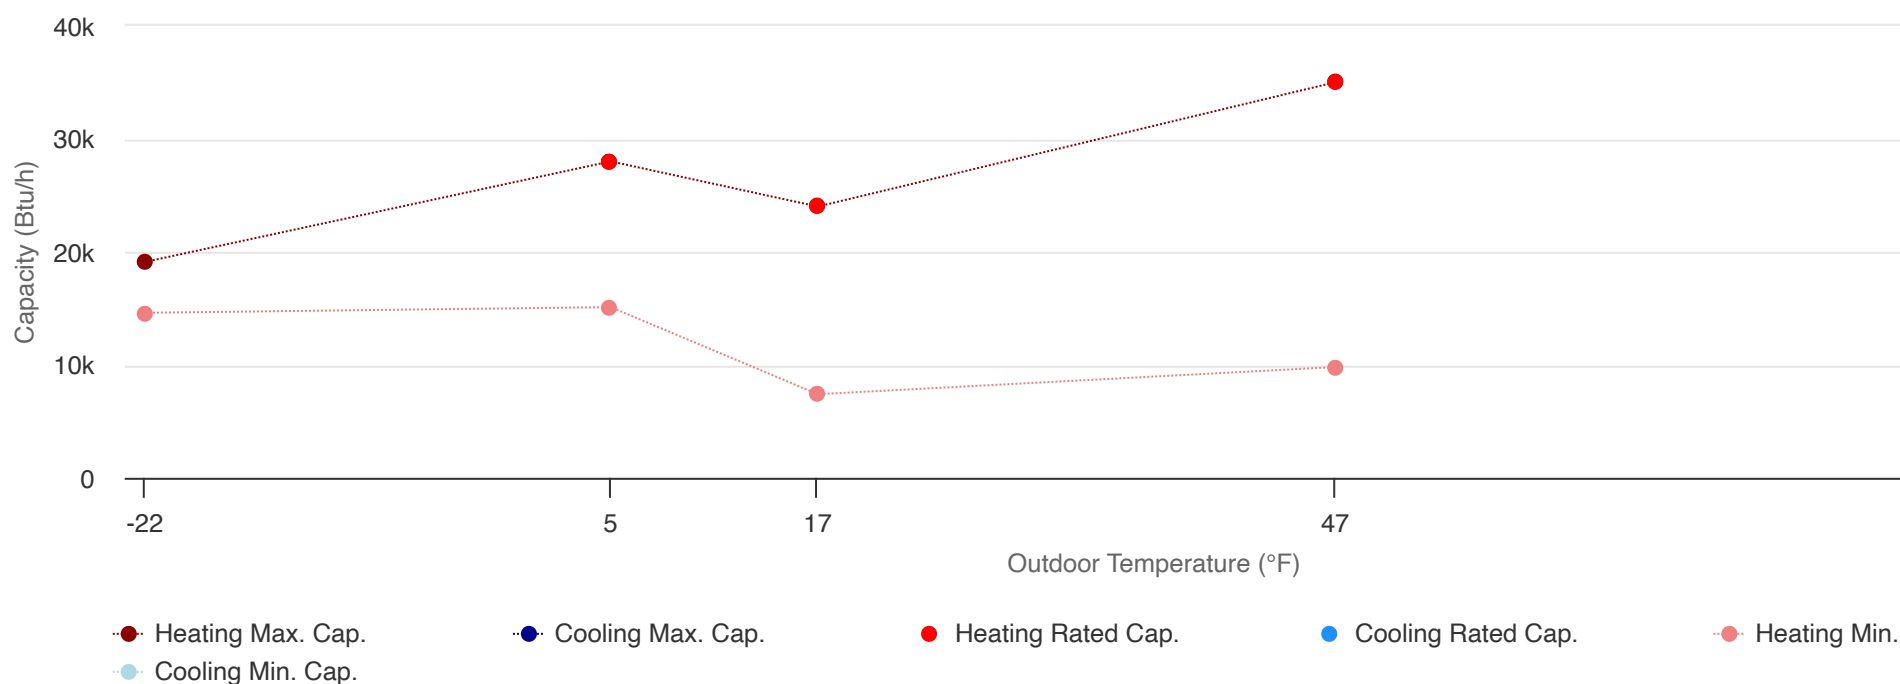

Heating/Cooling Capacity Graph