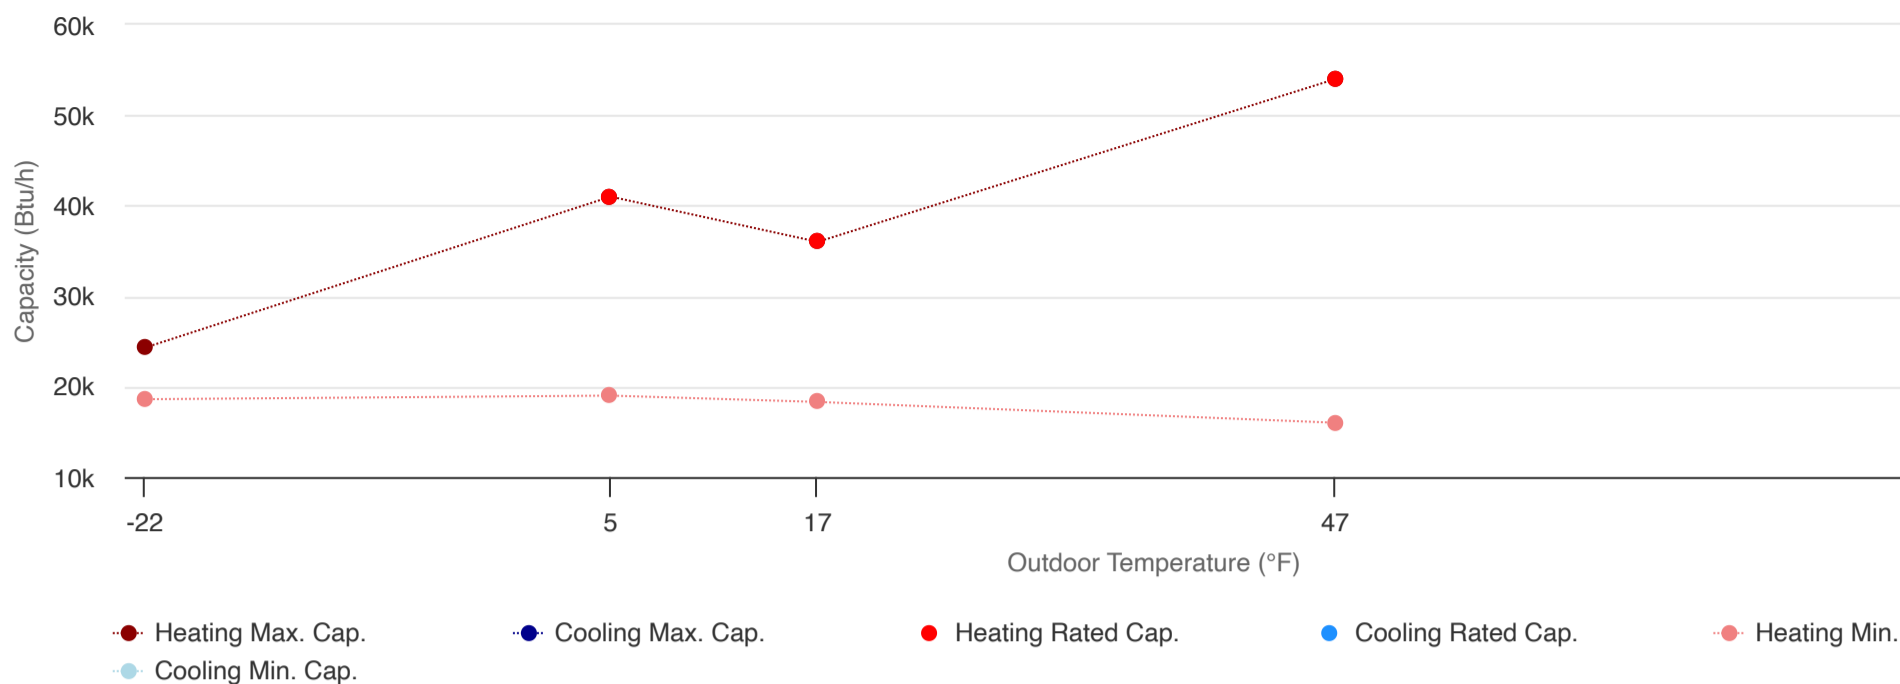

Heating/Cooling Capacity Graph